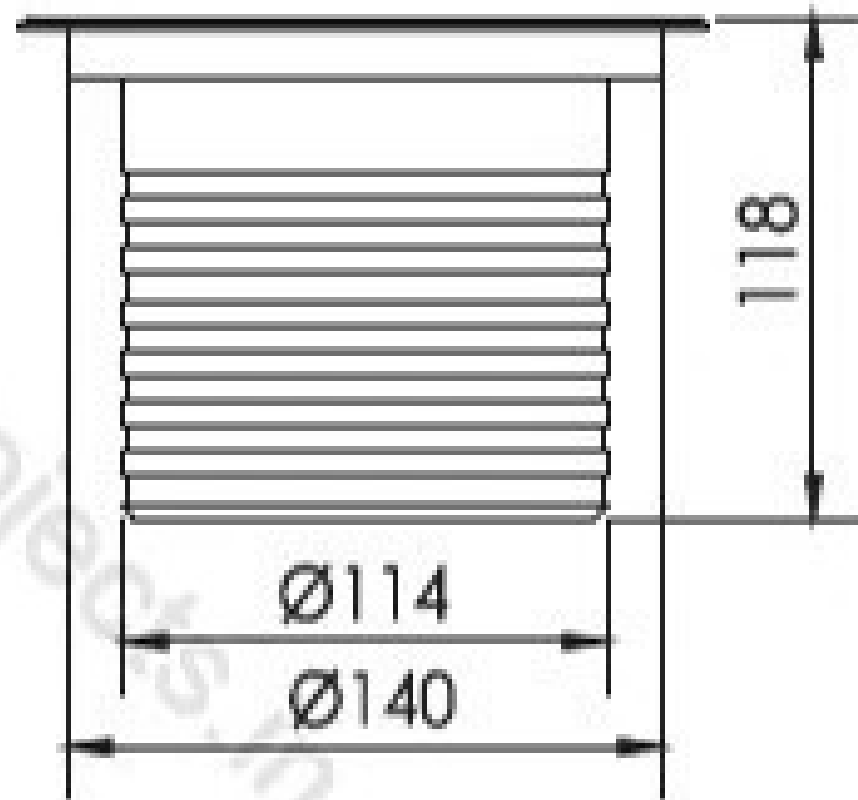

2109S

2109C-C12

Inground Light Series

2109C

Specification

Product Code	2109CB-9	2109CA-9	2109C-C12
LED Brand	CREE	CREE	CREE COB
LED Quantity	9pcs	9pcs	1pc
Rated Power	16W	11W	12W
Input Voltage	DC12V/AC100-240V	DC12V/AC100-240V	AC100-240V
Frequency Range	50/60Hz	50/60Hz	50/60Hz
Color	RGB/Single	RGB/Single	Single
Beam Angle	5° 8° 12.5° 20° 30° 45° 60°		25° Asy. 10°
Control Mode	DMX512/CC	DMX512/CC	CC
Life	50000H	50000H	50000H
Protection Grade	IP67	IP67	IP67
Ambient Temperature	- 25°C ~ 50°C	- 25°C ~ 50°C	- 25°C ~ 50°C
Ambient Humidity	10% ~ 90%	10% ~ 90%	10% ~ 90%

Distribution Curve Flux (SBC Case)

2109CA-9

- C0-C180
- C90-C270
- G1

Unit: cd