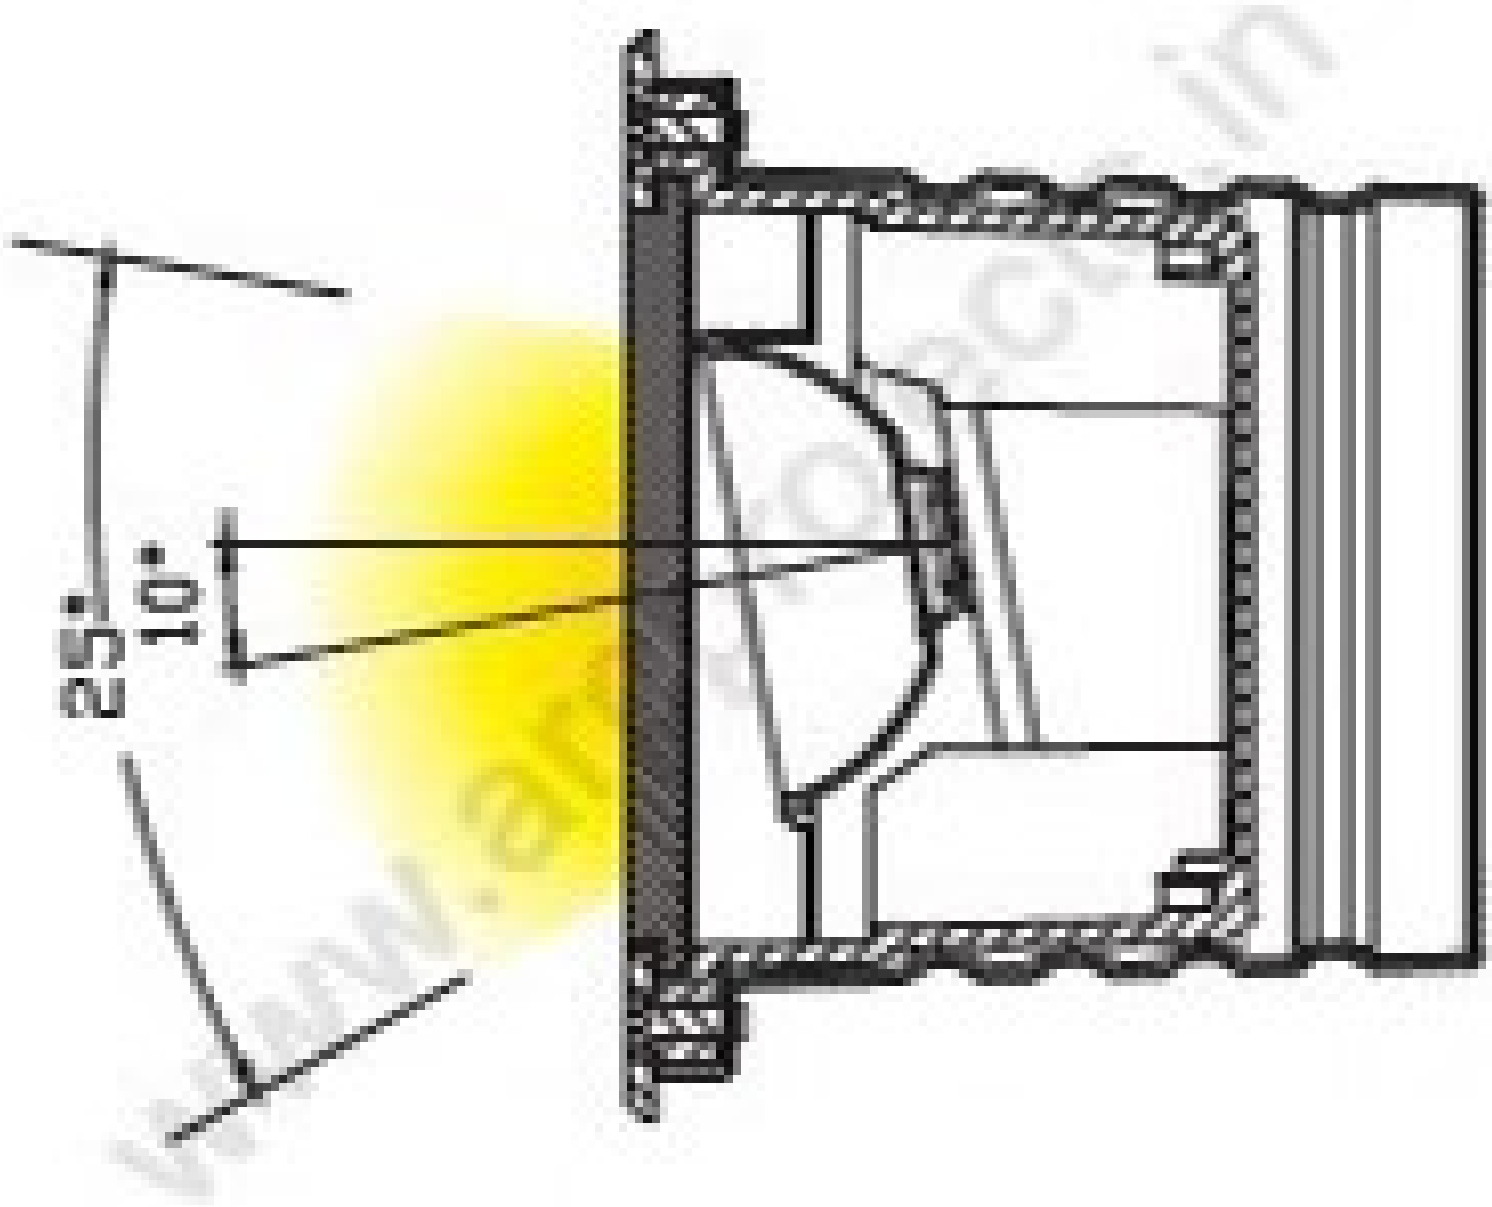

2109S

2109C-C12

Inground Light Series

2109C

Specification

Product Code	2109CB-9	2109CA-9	2109C-C12
LED Brand	CREE	CREE	CREE COB
LED Quantity	9pcs	9pcs	1pc
Rated Power	16W	11W	12W
Input Voltage	DC12V/AC100-240V	DC12V/AC100-240V	AC100-240V
Frequency Range	50/60Hz	50/60Hz	50/60Hz
Color	RGB/Single	RGB/Single	Single
Beam Angle	5° 8° 12.5° 20° 30° 45° 60°		25° Asy. 10°
Control Mode	DMX512/CC	DMX512/CC	CC
Life	50000H	50000H	50000H
Protection Grade	IP67	IP67	IP67
Ambient Temperature	- 25°C ~ 50°C	- 25°C ~ 50°C	- 25°C ~ 50°C
Ambient Humidity	10% ~ 90%	10% ~ 90%	10% ~ 90%

Distribution Curve Flux (SBC Case)

2109CA-9

- C0-C180
- C90-C270
- G1

Unit: cd