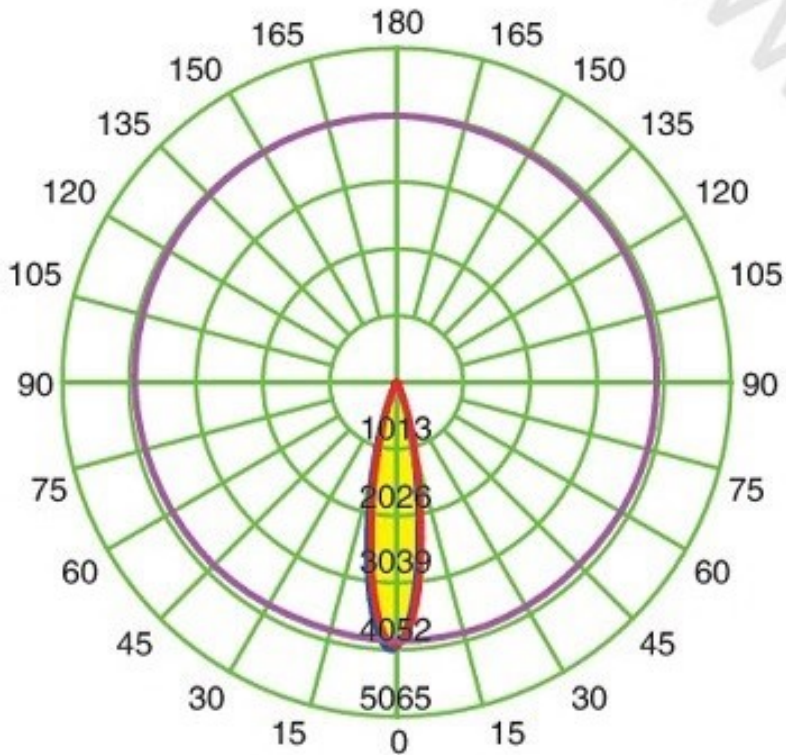

2109S

2109C-C12

Inground Light Series

2109C

Specification

Product Code	2109CB-9	2109CA-9	2109C-C12
LED Brand	CREE	CREE	CREE COB
LED Quantity	9pcs	9pcs	1pc
Rated Power	16W	11W	12W
Input Voltage	DC12V/AC100-240V	DC12V/AC100-240V	AC100-240V
Frequency Range	50/60Hz	50/60Hz	50/60Hz
Color	RGB/Single	RGB/Single	Single
Beam Angle	5° 8° 12.5° 20° 30° 45° 60°		25° Asy. 10°
Control Mode	DMX512/CC	DMX512/CC	CC
Life	50000H	50000H	50000H
Protection Grade	IP67	IP67	IP67
Ambient Temperature	- 25°C ~ 50°C	- 25°C ~ 50°C	- 25°C ~ 50°C
Ambient Humidity	10% ~ 90%	10% ~ 90%	10% ~ 90%

Distribution Curve Flux (SBC Case)

2109CA-9

- C0-C180
- C90-C270
- G1

Unit: cd