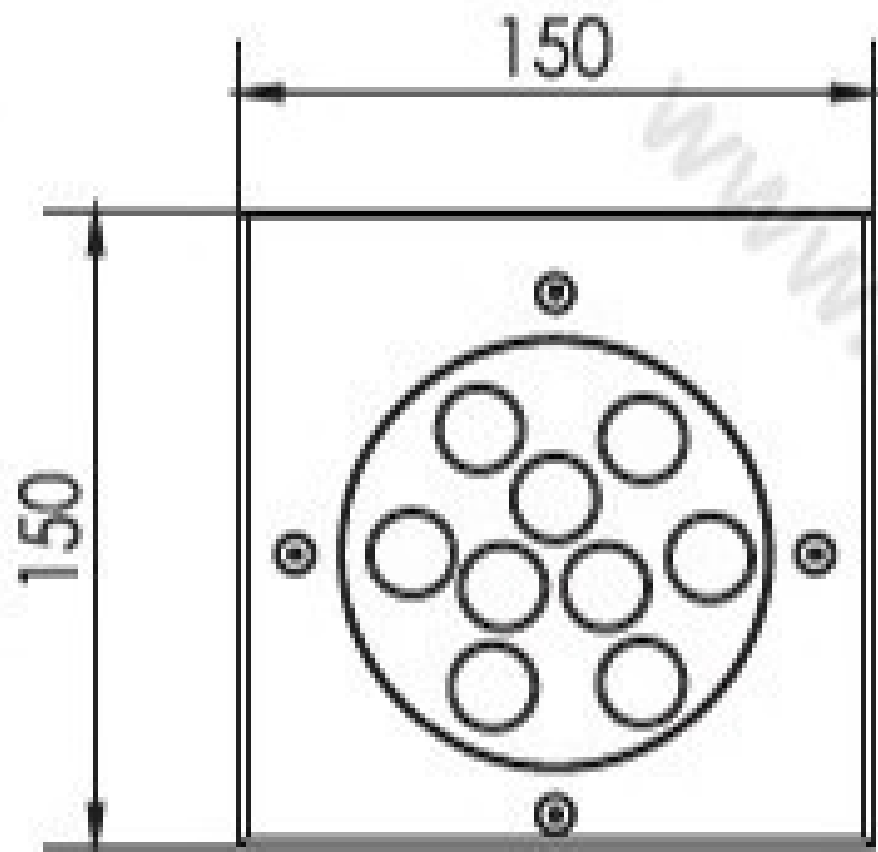

2109S

2109C-C12

Inground Light Series

2109C

Specification

Product Code	2109CB-9	2109CA-9	2109C-C12
LED Brand	CREE	CREE	CREE COB
LED Quantity	9pcs	9pcs	1pc
Rated Power	16W	11W	12W
Input Voltage	DC12V/AC100-240V	DC12V/AC100-240V	AC100-240V
Frequency Range	50/60Hz	50/60Hz	50/60Hz
Color	RGB/Single	RGB/Single	Single
Beam Angle	5° 8° 12.5° 20° 30° 45° 60°		25° Asy. 10°
Control Mode	DMX512/CC	DMX512/CC	CC
Life	50000H	50000H	50000H
Protection Grade	IP67	IP67	IP67
Ambient Temperature	- 25°C ~ 50°C	- 25°C ~ 50°C	- 25°C ~ 50°C
Ambient Humidity	10% ~ 90%	10% ~ 90%	10% ~ 90%

Distribution Curve Flux (SBC Case)

2109CA-9

- C0-C180
- C90-C270
- G1

Unit: cd